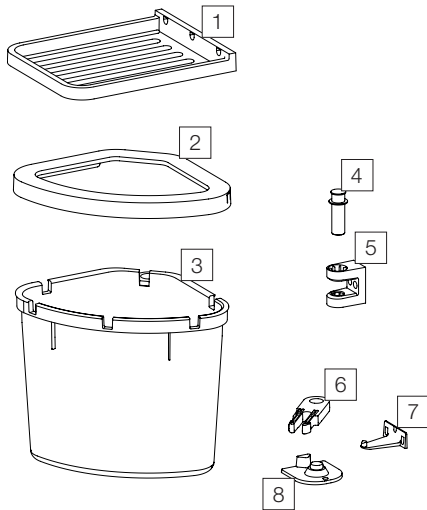

D40 M3

Art. No. 80.71.002

Waste system for hinged doors

| Art. No. | Name | CHF VAT excluded |
|----------|------------------------------------|------------------|
| 1 | 12500 Lid | 23.40 |
| 2 | 12975 Covering frame D40 L3/M3 | 16.10 |
| 3 | 12974 Rotating container 21 liters | 38.10 |
| 4 | 12504 Bolt | 4.10 |
| 5 | 12502 Holder on top | 7.20 |
| 6 | 12503 Holder on bottom | 6.20 |
| 7 | 12505 Capturing hook | 6.10 |
| 8 | 12501 Carrier | 6.30 |

Component parts