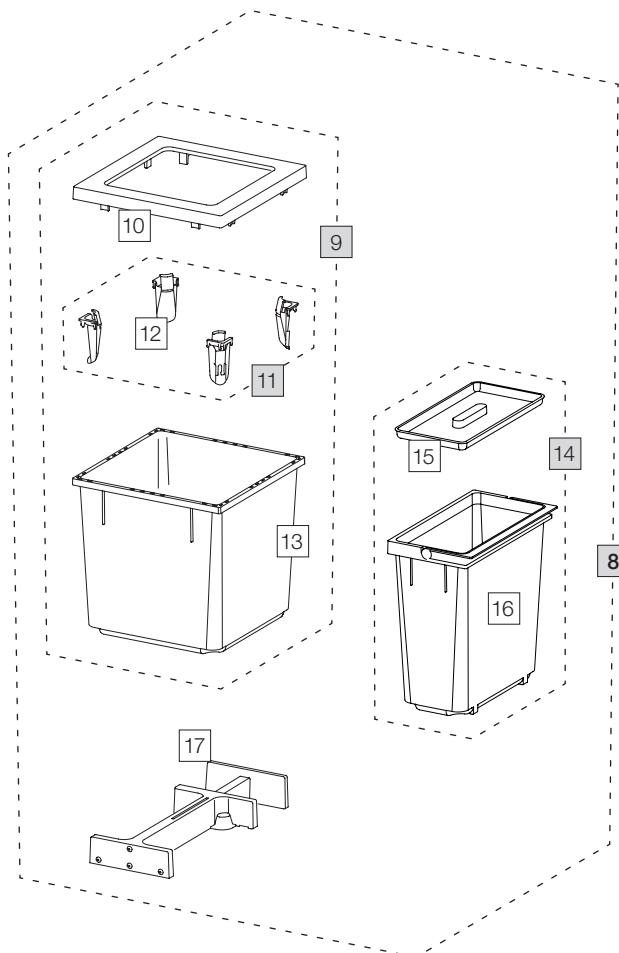

X60 M7 Premium

Art. No. 80.50.408

Waste separation system for pre-existing rails

Art. No.	Name	CHF VAT excluded
1 80.42.401	Drawer 60 Premium	77.00
2 12274	Drawer 60 Premium	33.00
3 12278	Back 60	6.80
4 12283	Rail with bolt (pair)	22.00
5 12948	Clip 18/19 (4 pcs.)	4.70
6 12483	Add-on tray long	10.40
7 12282	Add-on tray	8.30
8 80.51.404	Waste separation container X60 M7	160.00
9 12683	Container 35 liter, complet	93.20
10 12247	Covering frame	19.30
11 12252	Bag tightener small (4 pcs.)	18.30
12 12721	Bag tightener small	4.60
13 12245	Container 35 liter	58.30
14 13021	Container 15 liter, complet	38.50
15 12313	Lid 11/15/18 liter	9.00
16 12453	Container 15 liter with handle	29.50
17 12625	Ratchet, complet	44.20

- Set
- Component parts