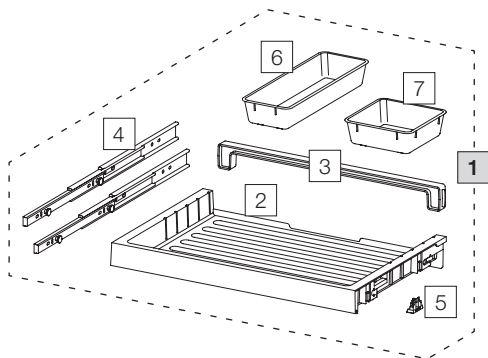

X60 M7 Premium

Art. No. 80.50.408

Waste separation system for pre-existing rails

Art. No.	Name	CHF VAT excluded
1 80.42.401	Drawer 60 Premium	77.00
2 12274	Drawer 60 Premium	33.00
3 12278	Back 60	6.80
4 12283	Rail with bolt (pair)	22.00
5 12948	Clip 18/19 (4 pcs.)	4.70
6 12483	Add-on tray long	10.40
7 12282	Add-on tray	8.30
8 80.51.404	Waste separation container X60 M7	160.00
9 12683	Container 35 liter, complet	93.20
10 12247	Covering frame	19.30
11 12252	Bag tightener small (4 pcs.)	18.30
12 12721	Bag tightener small	4.60
13 12245	Container 35 liter	58.30
14 13021	Container 15 liter, complet	38.50
15 12313	Lid 11/15/18 liter	9.00
16 12453	Container 15 liter with handle	29.50
17 12625	Ratchet, complet	44.20

- Set
- Component parts