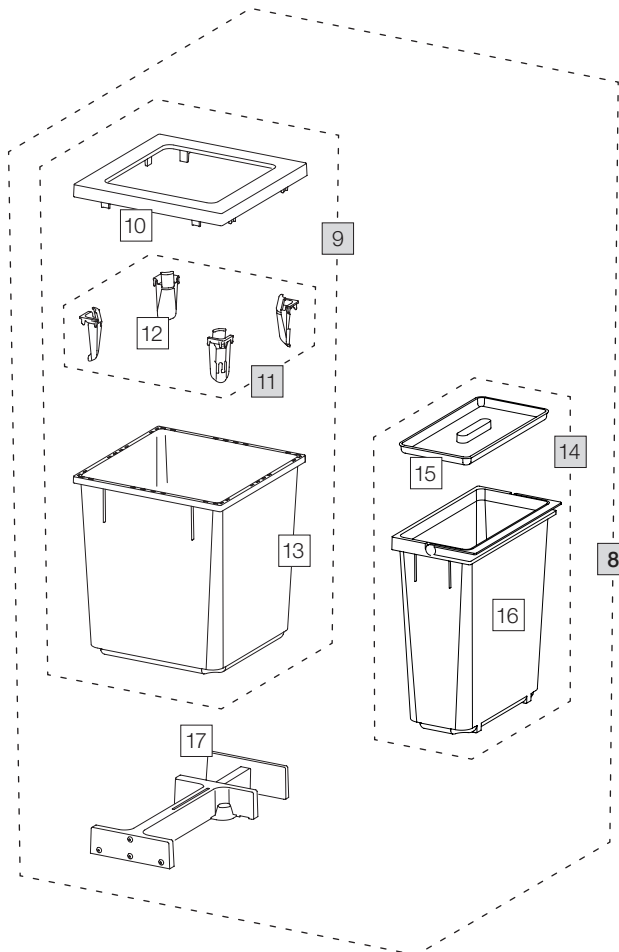

X60 L7 Premium

Art. No. 80.50.406

Waste separation system for pre-existing rails

Art. No.	Name	CHF VAT excluded
1	80.42.401 Drawer 60 Premium	77.00
2	12274 Drawer 60 Premium	33.00
3	12278 Back 60	6.80
4	12283 Rail with bolt (pair)	22.00
5	12948 Clip 18/19 (4 pcs.)	4.70
6	12483 Add-on tray long	10.40
7	12282 Add-on tray	8.30
8	80.51.403 Waste separation container X60 L7	160.00
9	12682 Container 40 liter, complet	93.20
10	12247 Covering frame	19.30
11	12252 Bag tightener (4 pcs.)	18.30
12	12721 Bag tightener	4.60
13	12244 Container 40 liter	58.30
14	12943 Container 18 liter, complet	44.90
15	12313 Lid 11/15/18 liter	9.00
16	12452 Container 18 liter with handle	35.90
17	12625 Ratchet, complet	44.20

- Set
- Component parts