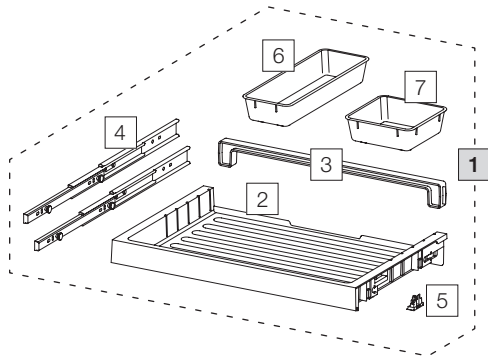

X60 L7 Premium

Art. No. 80.50.406

Waste separation system for pre-existing rails

Art. No.	Name	CHF VAT excluded
1	80.42.401 Drawer 60 Premium	77.00
2	12274 Drawer 60 Premium	33.00
3	12278 Back 60	6.80
4	12283 Rail with bolt (pair)	22.00
5	12948 Clip 18/19 (4 pcs.)	4.70
6	12483 Add-on tray long	10.40
7	12282 Add-on tray	8.30
8	80.51.403 Waste separation container X60 L7	160.00
9	12682 Container 40 liter, complet	93.20
10	12247 Covering frame	19.30
11	12252 Bag tightener (4 pcs.)	18.30
12	12721 Bag tightener	4.60
13	12244 Container 40 liter	58.30
14	12943 Container 18 liter, complet	44.90
15	12313 Lid 11/15/18 liter	9.00
16	12452 Container 18 liter with handle	35.90
17	12625 Ratchet, complet	44.20

- Set
- Component parts