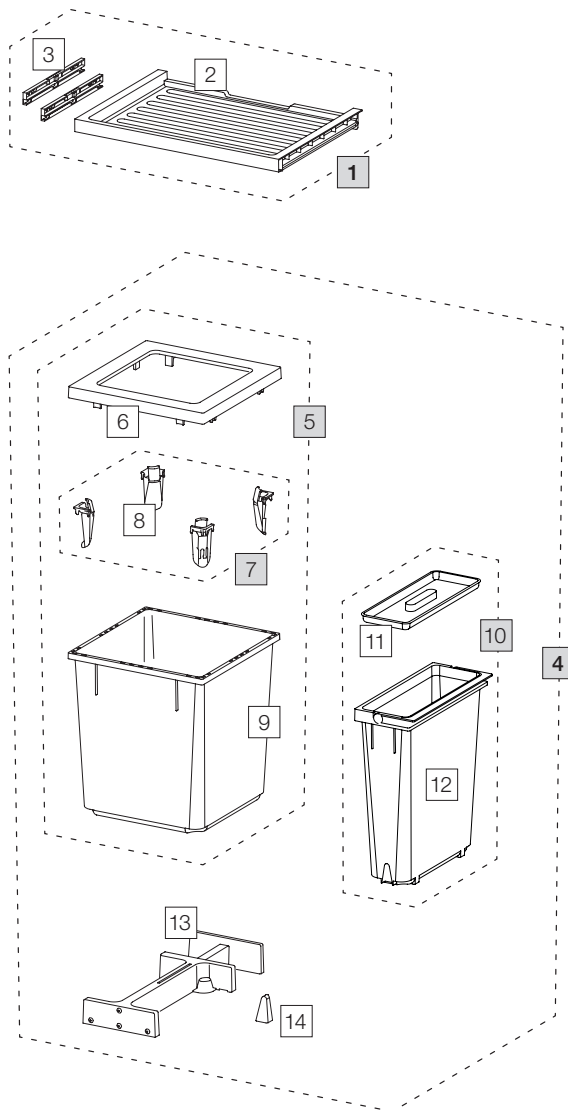

X55 L7 Basic

Art. No. 80.50.305

Waste separation system for pre-existing rails

Art. No.	Name	CHF VAT excluded
1	80.42.301 Drawer 55 Basic	33.00
2	12286 Drawer 55 Basic	27.50
3	13011 Adapter drawer (pair)	9.90
4	80.51.303 Waste separation container X55 L7	160.00
5	12682 Container 40 liter, complet	93.20
6	12247 Covering frame	19.30
7	12252 Bag tightener (4 pcs.)	18.30
8	12721 Bag tightener	4.60
9	12244 Container 40 liter	58.30
10	13023 Container 12.5 liter, complet	33.90
11	12387 Lid 11.5/12.5 liter	8.30
12	12455 Container 12.5 liter with handle	25.60
13	12625 Ratchet, complet	44.20
14	12260 Wedge	2.10

- Set
- Component parts