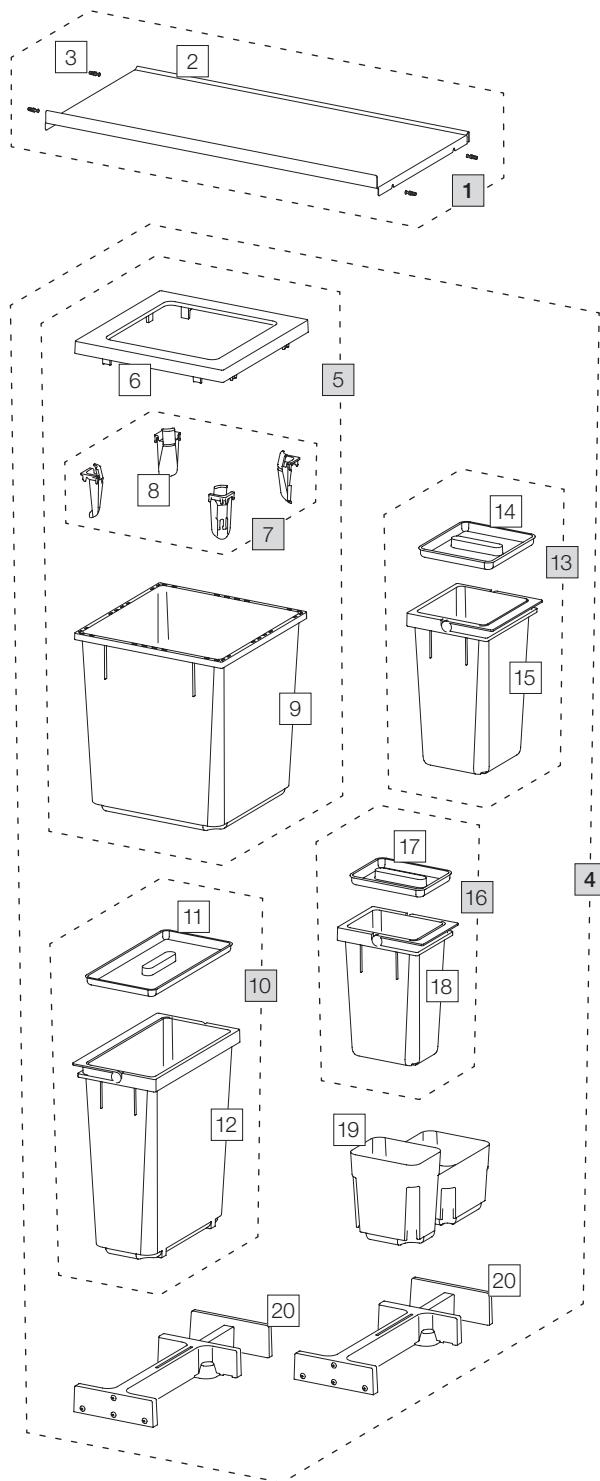

X80 L6 Basic

Art. No. 80.50.501

Waste separation system for pre-existing rails

Art. No.	Name	CHF VAT excluded
1	80.41.501 Lid 80 Basic	69.00
2	12291 Lid 80 Basic	65.20
3	12881 Connecting bolt (4 pcs.)	4.40
4	80.51.501 Waste separation container X80 L6	244.00
5	12682 Container 40 liter, complet	93.20
6	12247 Covering frame	19.30
7	12252 Bag tightener (4 pcs.)	18.30
8	12721 Bag tightener	4.60
9	12244 Container 40 liter	58.30
10	12943 Container 18 liter, complet	44.90
11	12313 Lid 11/15/18 liter	9.00
12	12452 Container 18 liter with handle	35.90
13	12940 Container 8 liter, complet	30.10
14	12271 Lid 8 liter	6.60
15	12440 Container 8 liter with handle	23.60
16	12941 Container 5 liter, complet	25.10
17	12272 Lid 5 liter	4.70
18	12441 Container 5 liter with handle	20.50
19	12254 Shell 600, L	22.00
20	12625 Ratchet, complet	44.20

- Set
- Component parts