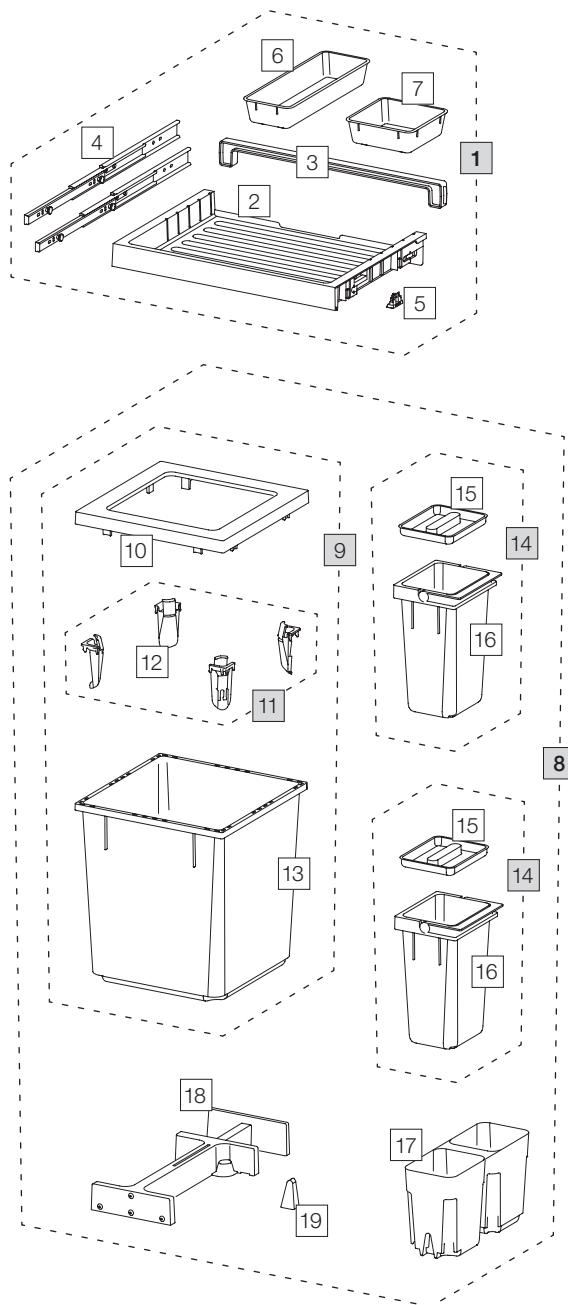

X55 L5 Premium

Art. No. 80.50.302

Waste separation system for pre-existing rails

Art. No.	Name	CHF VAT excluded
1	80.42.301 Drawer 55 Premium	77.00
2	12275 Drawer 55 Premium	33.00
3	12279 Back 55	6.80
4	12283 Rail with bolt (pair)	22.00
5	12948 Clip 18/19 (4 pcs.)	4.70
6	12483 Add-on tray long	10.40
7	12282 Add-on tray	8.30
8	80.51.301 Waste separation container X55 L5	188.00
9	12682 Container 40 liter, complet	93.20
10	12247 Covering frame	19.30
11	12252 Bag tightener (4 pcs.)	18.30
12	12721 Bag tightener	4.60
13	12244 Container 40 liter	58.30
14	12942 Container 4 liter, complet	24.40
15	12273 Lid 4 liter	4.20
16	12442 Container 4 liter with handle	20.20
17	12256 Shell 550, L	20.70
18	12625 Ratchet, complet	44.20
19	12260 Wedge	2.10

- Set
- Component parts