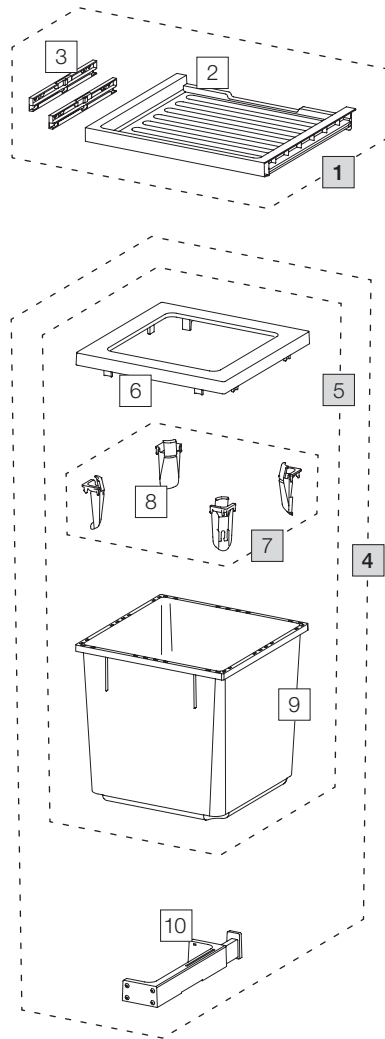

X45 M35 Basic

Art. No. 80.50.103

Waste separation system for pre-existing rails

	Art. No.	Name	CHF VAT excluded
1	80.41.101	Drawer 45 Basic	33.00
2	12288	Drawer 45 Basic	27.50
3	13011	Adapter drawer (pair)	9.90
4	80.51.102	Waste separation container X45 M35	137.00
5	12683	Container 35 liter, complet	93.20
6	12247	Covering frame	19.30
7	12252	Bag tightener (4 pcs.)	18.30
8	12721	Bag tightener	4.60
9	12245	Container 35 liter	58.30
10	12626	C-Ratchet, complet	43.60

1 Set

2 Component parts